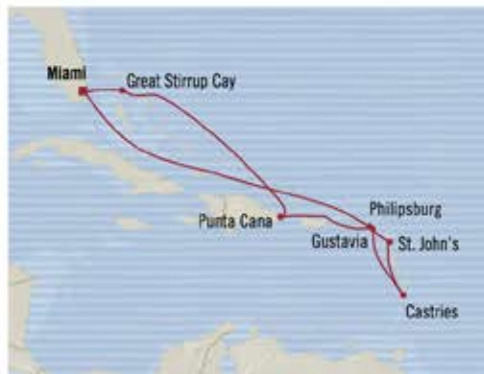

BEACHES & BAYS

MIAMI TO MIAMI | 10 days
Mar 11, 2020 – RIVIERA

Includes Roundtrip Airfare*
plus choose one:
FREE- 6 Shore Excursions
FREE- Beverage Package
FREE- $600 Shipboard Credit

FULL BROCHURE FARE	OLIFE CHOICE 10% Special	CRUISE-ONLY* 10% Special
$9,198	$2,949	$2,249

*Starting fares per guest are shown. All fares include 10% Special Savings and are per person based on double occupancy, including 2 for 1 savings, and government fees and taxes. *Cruise-Only Fares do not include *Life Choice* amenities or airfare. All offers are subject to Terms & Conditions.